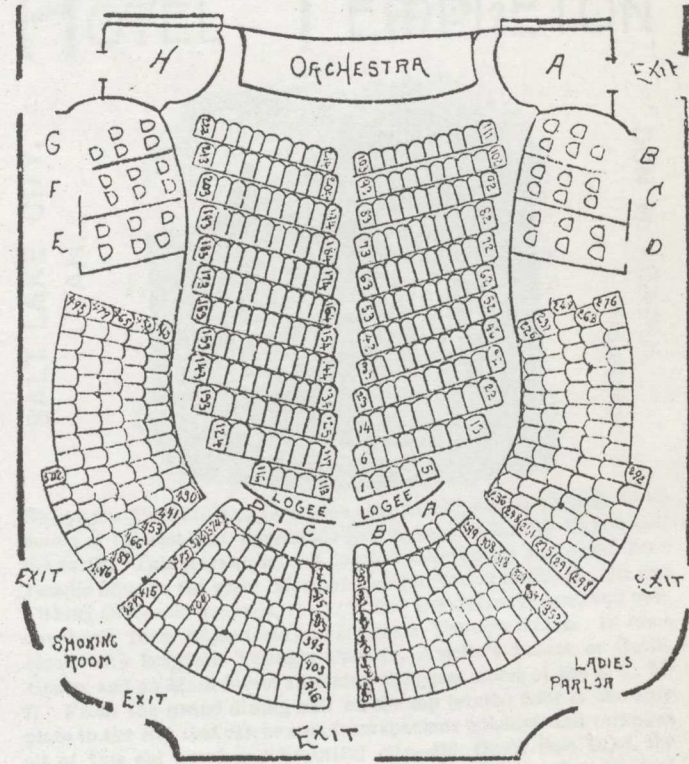

One or the Other of the Proprietors
Always Present.

Telephone 100.

SALT LAKE THEATRE DIAGRAM.
ORCHESTRA AND DRESS CIRCLE.

No 3079

— THE —
HOTEL TEMPLETON

SALT LAKE CITY,
UTAH.

DON H. PORTER,
Proprietor.

Enjoys the distinction of being the only hotel located CLOSE to all points of interest that have made Salt Lake City famous throughout the earth. This elegant hotel is located only across the street from Temple Square, the great Mormon Temple and Tabernacle, the Old Tithing Office and grounds, the Lion and Bee-Hive Houses, and only one block from Eagle Gate and Brigham Young's Grave. In same block with Brigham Young's Theatre, Amelia's Palace or Gardo House, and on Main Street adjoining the great stores of the Z. C. M. I. From the grand dining hall on the top (sixth) floor is the only place in the city that can be seen from spacious windows and verandas all of this old noted and beautiful city—the Great Salt Lake, the beautiful valley, mountain ranges on all sides, the bench at the foot of the Wasatch furnishing a grand view to the north, to the west at evening time the most picturesque of sunset views beaming through the gates between the mountains, making Salt Lake, Jordan River Garfield Beach, Saltair Beach and surroundings one of the most lovely and entrancing sights in this or the Old World. The Templeton is conceded to be the leading first-class hotel of Salt Lake City. Elegant suites with baths.