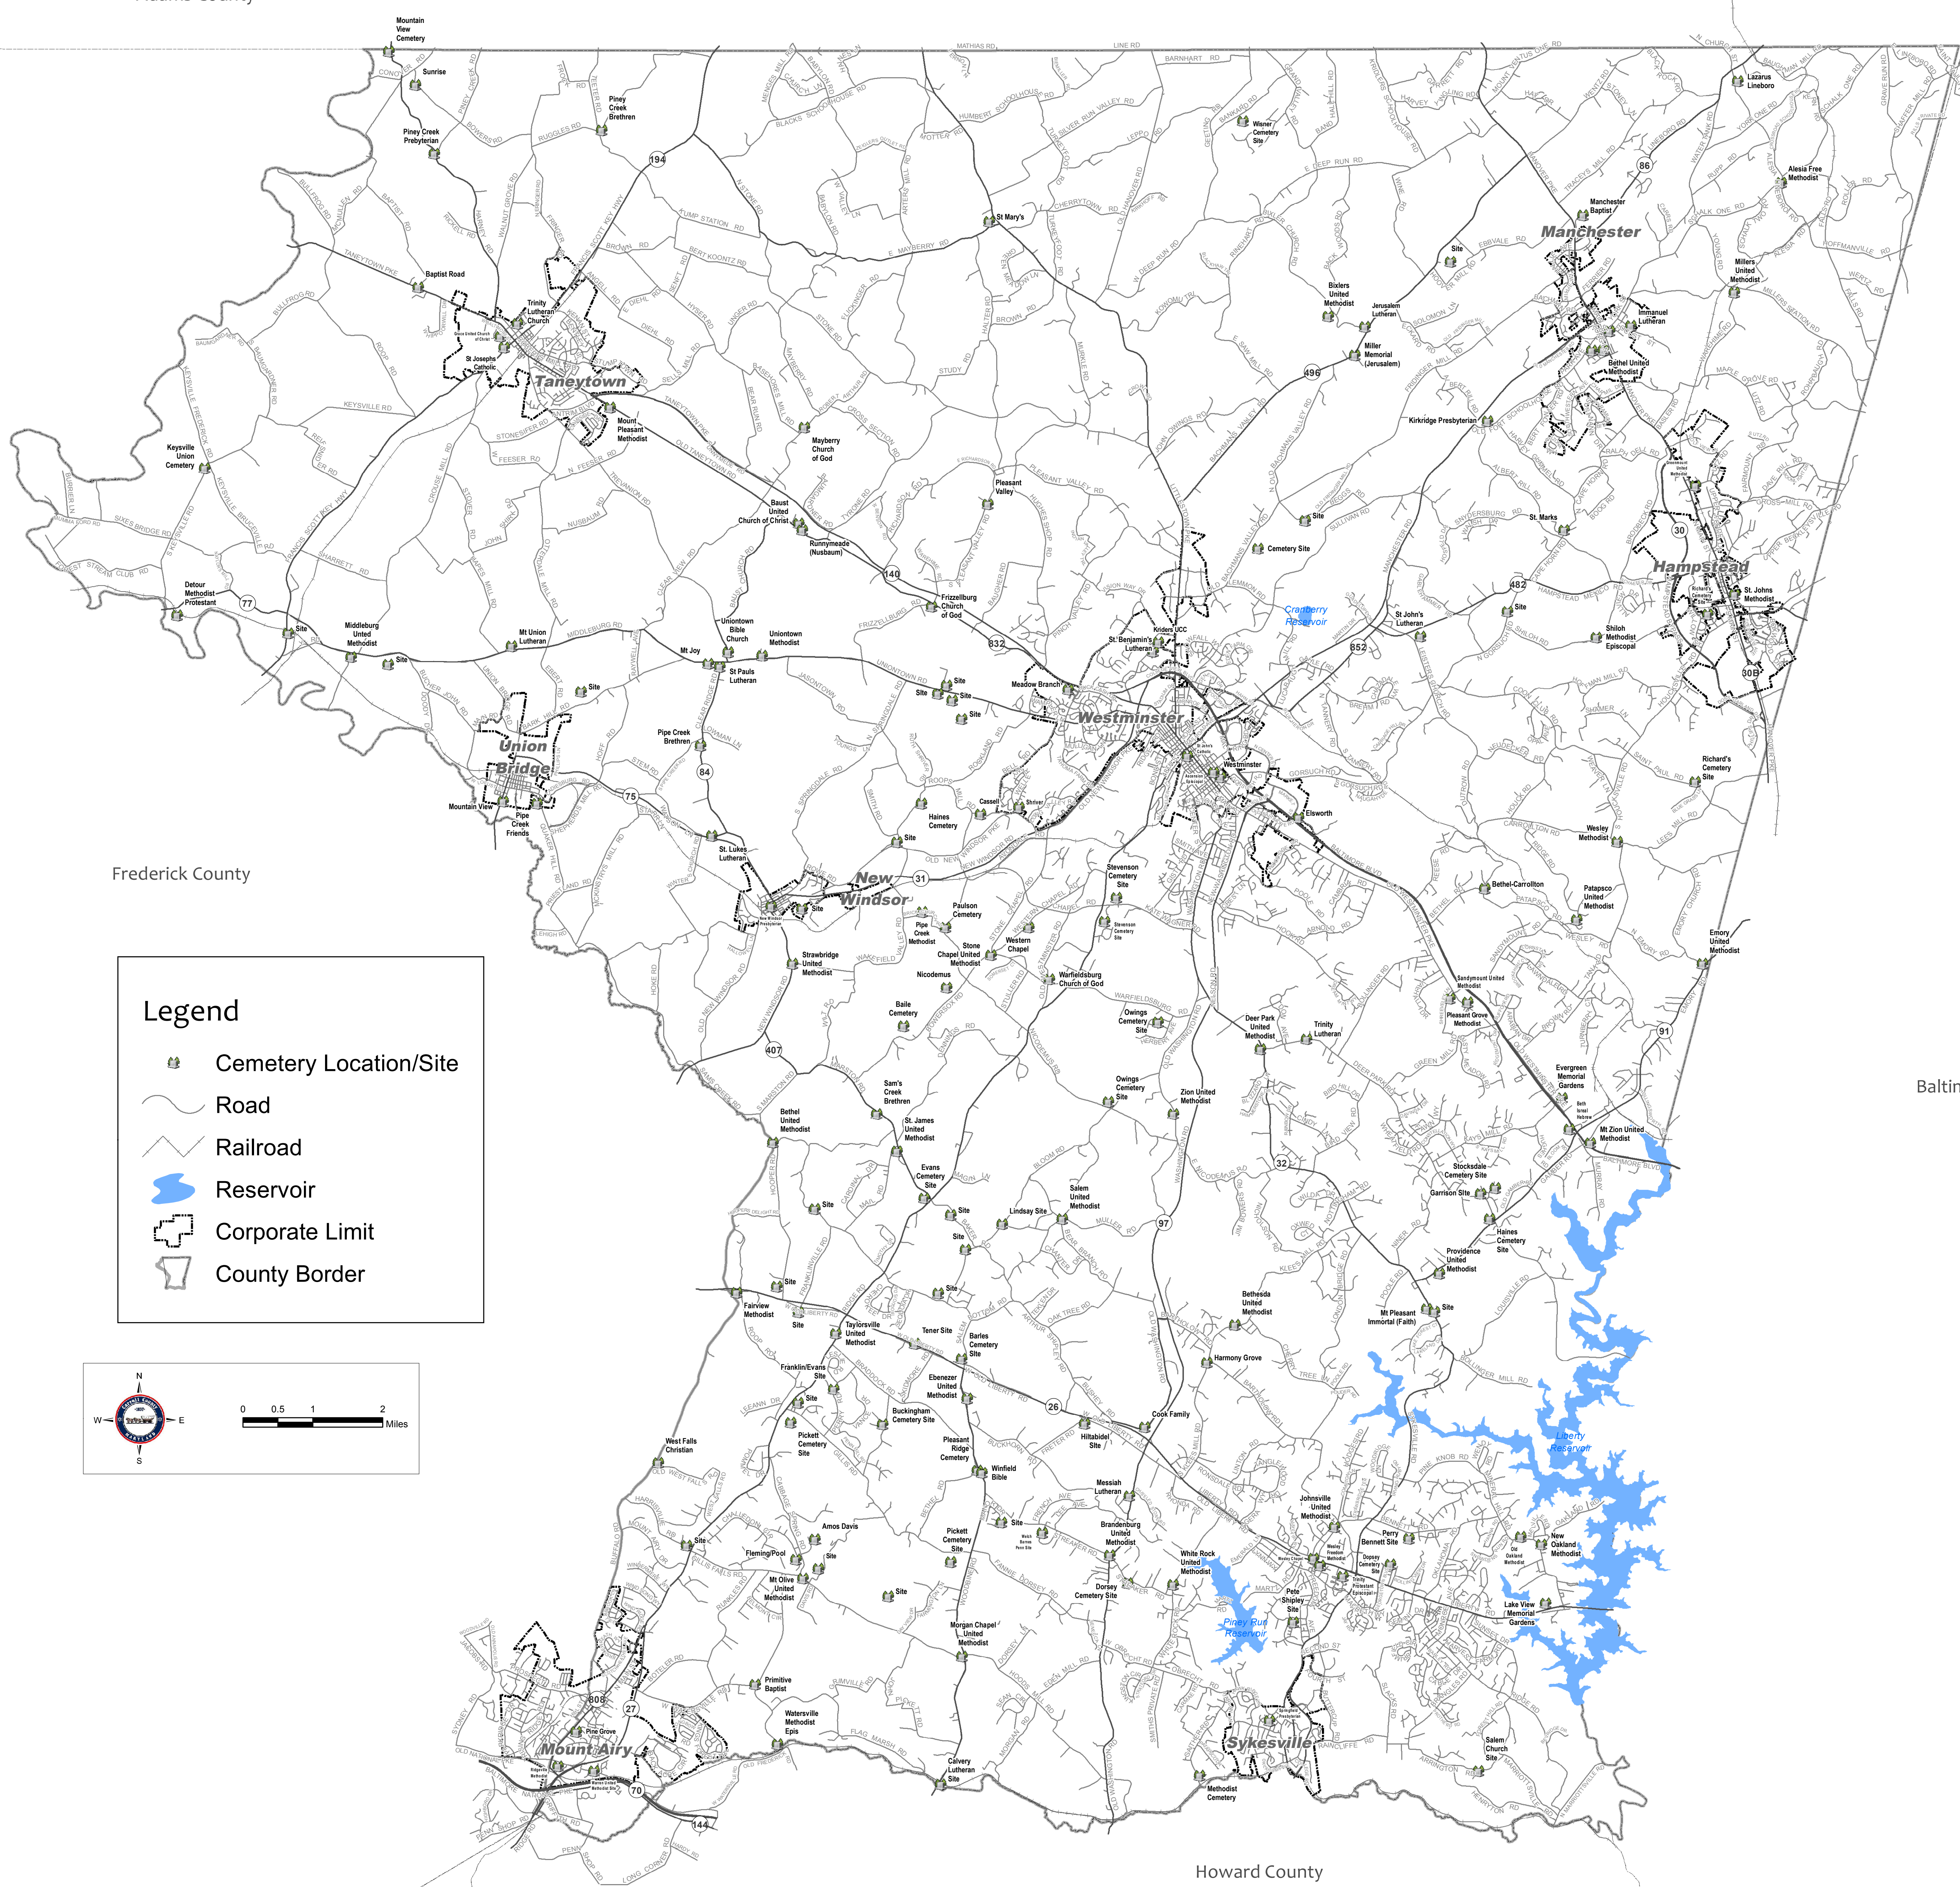

Cemetery Locations Carroll County, Maryland

Adams County

York County

Frederick County

Baltimore County

Legend

- Cemetery Location/Site
- Road
- Railroad
- Reservoir
- Corporate Limit
- County Border

Howard County

Montgomery County