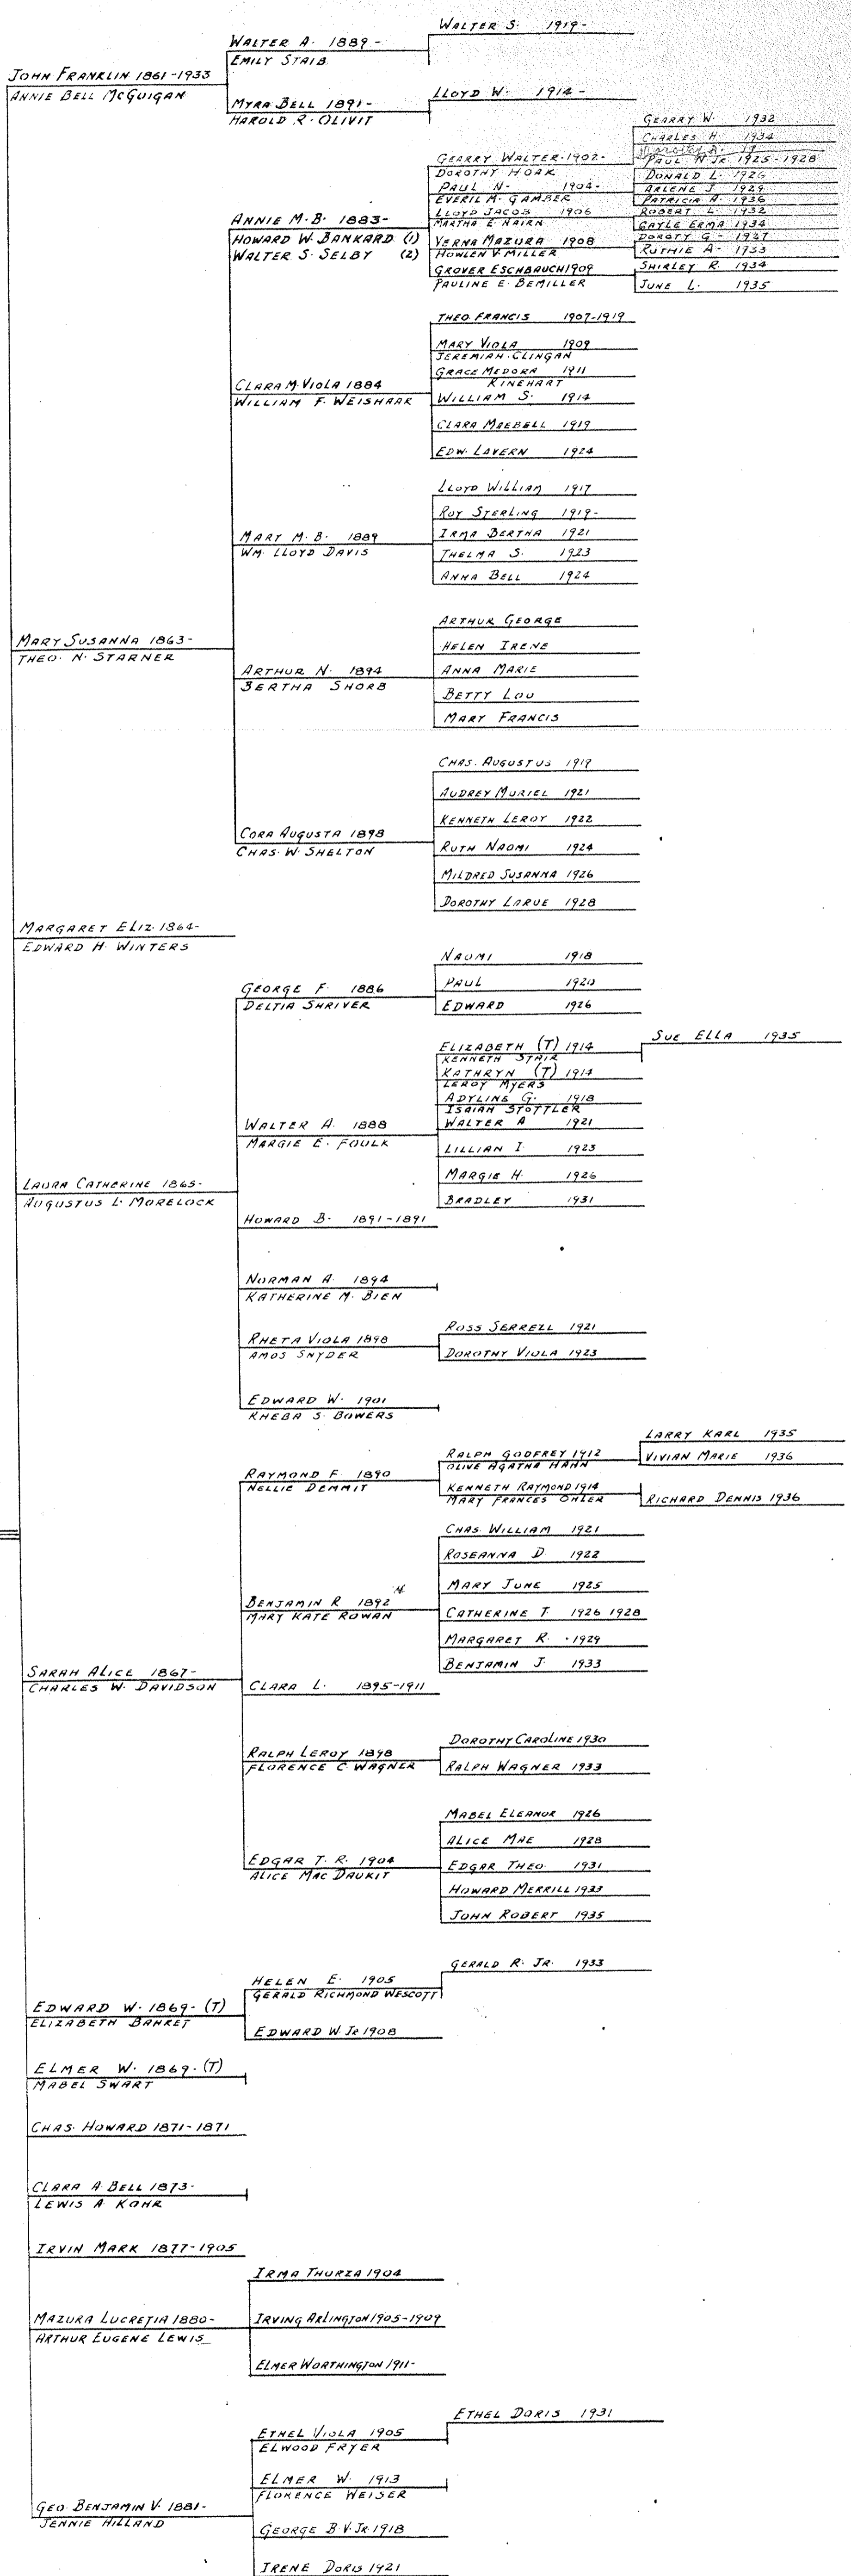

FLEAGLE GENEALOGY

ESPECIALLY PERTAINING TO
BENJAMIN FRANKLIN FLEAGLE

- BORN - APRIL 13-1837 -
- DIED - NOV-30-1881 -

-- ALL RESEARCH WORK BY --
- ELMER WORTHINGTON FLEAGLE -
HAGERSTOWN - MARYLAND
COMPOSITE CHART BY
" EDWARD W. FLEAGLE JR. YONKERS, N.Y. "
- 1937 -

KEY	
(1)	FIRST MARRIAGE
(2)	SECOND MARRIAGE
(3)	THIRD MARRIAGE
(T)	TWIN
R	SERVED IN REV. WAR
C	SERVED IN CIVIL WAR
⊙	KILLED IN CIVIL WAR
W	SERVED IN WORLD W.