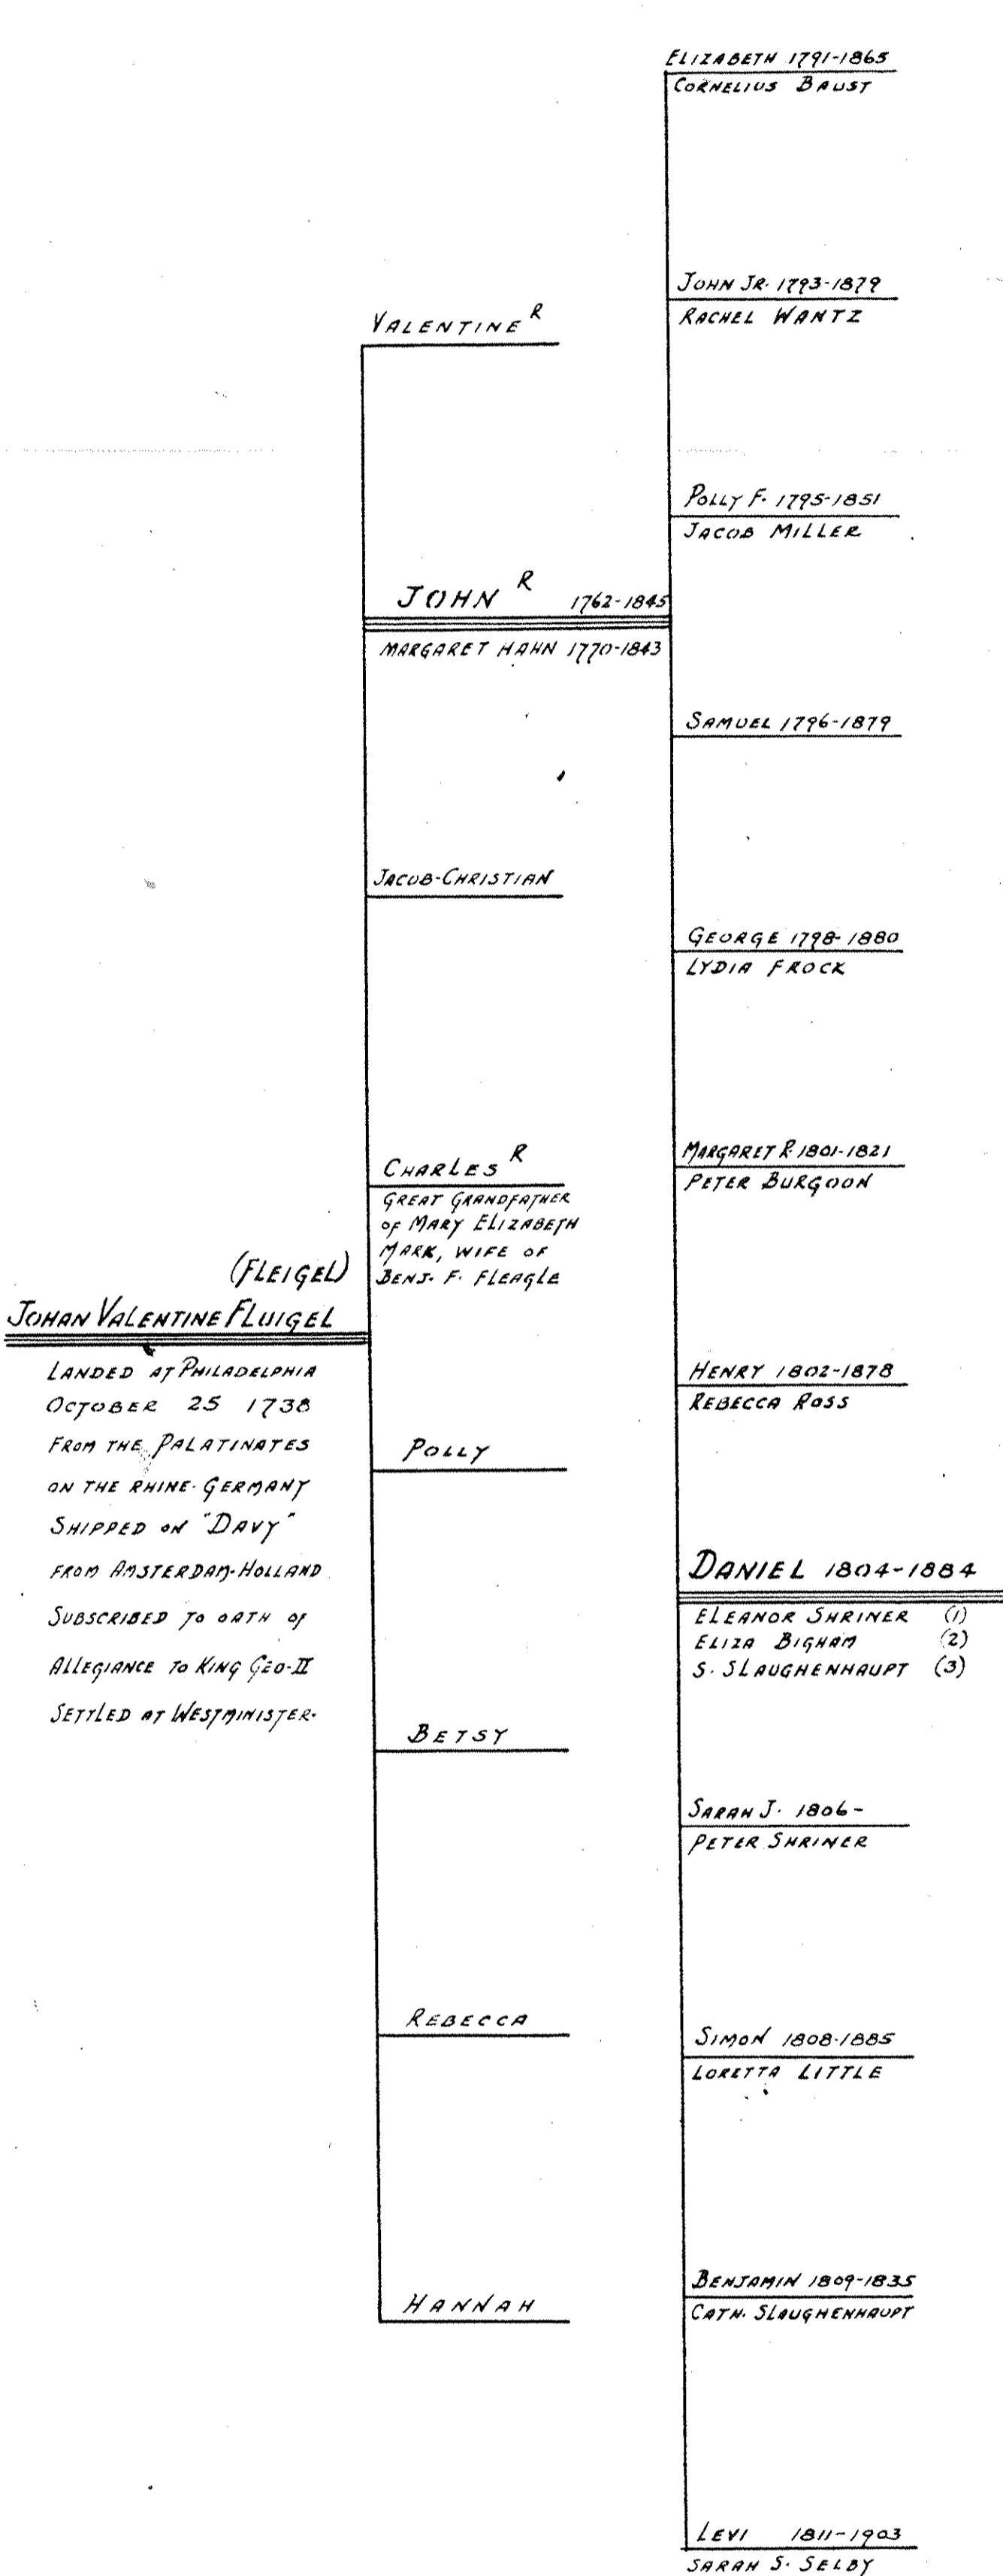

FLEAGLE GENEALOGY

ESPECIALLY PERTAINING TO
BENJAMIN FRANKLIN FLEAGLE

- BORN - APRIL 13-1837 -
- DIED - NOV-30-1881 -

-- ALL RESEARCH WORK BY --
- ELMER WORTHINGTON FLEAGLE -
HAGERSTOWN - MARYLAND
COMPOSITE CHART BY
" EDWARD W. FLEAGLE JR. YONKERS, N.Y. "
- 1937 -

KEY	
(1)	FIRST MARRIAGE
(2)	SECOND MARRIAGE
(3)	THIRD MARRIAGE
(T)	TWIN
R	SERVED IN REV. WAR
C	SERVED IN CIVIL WAR
⊙	KILLED IN CIVIL WAR
W	SERVED IN WORLD W.